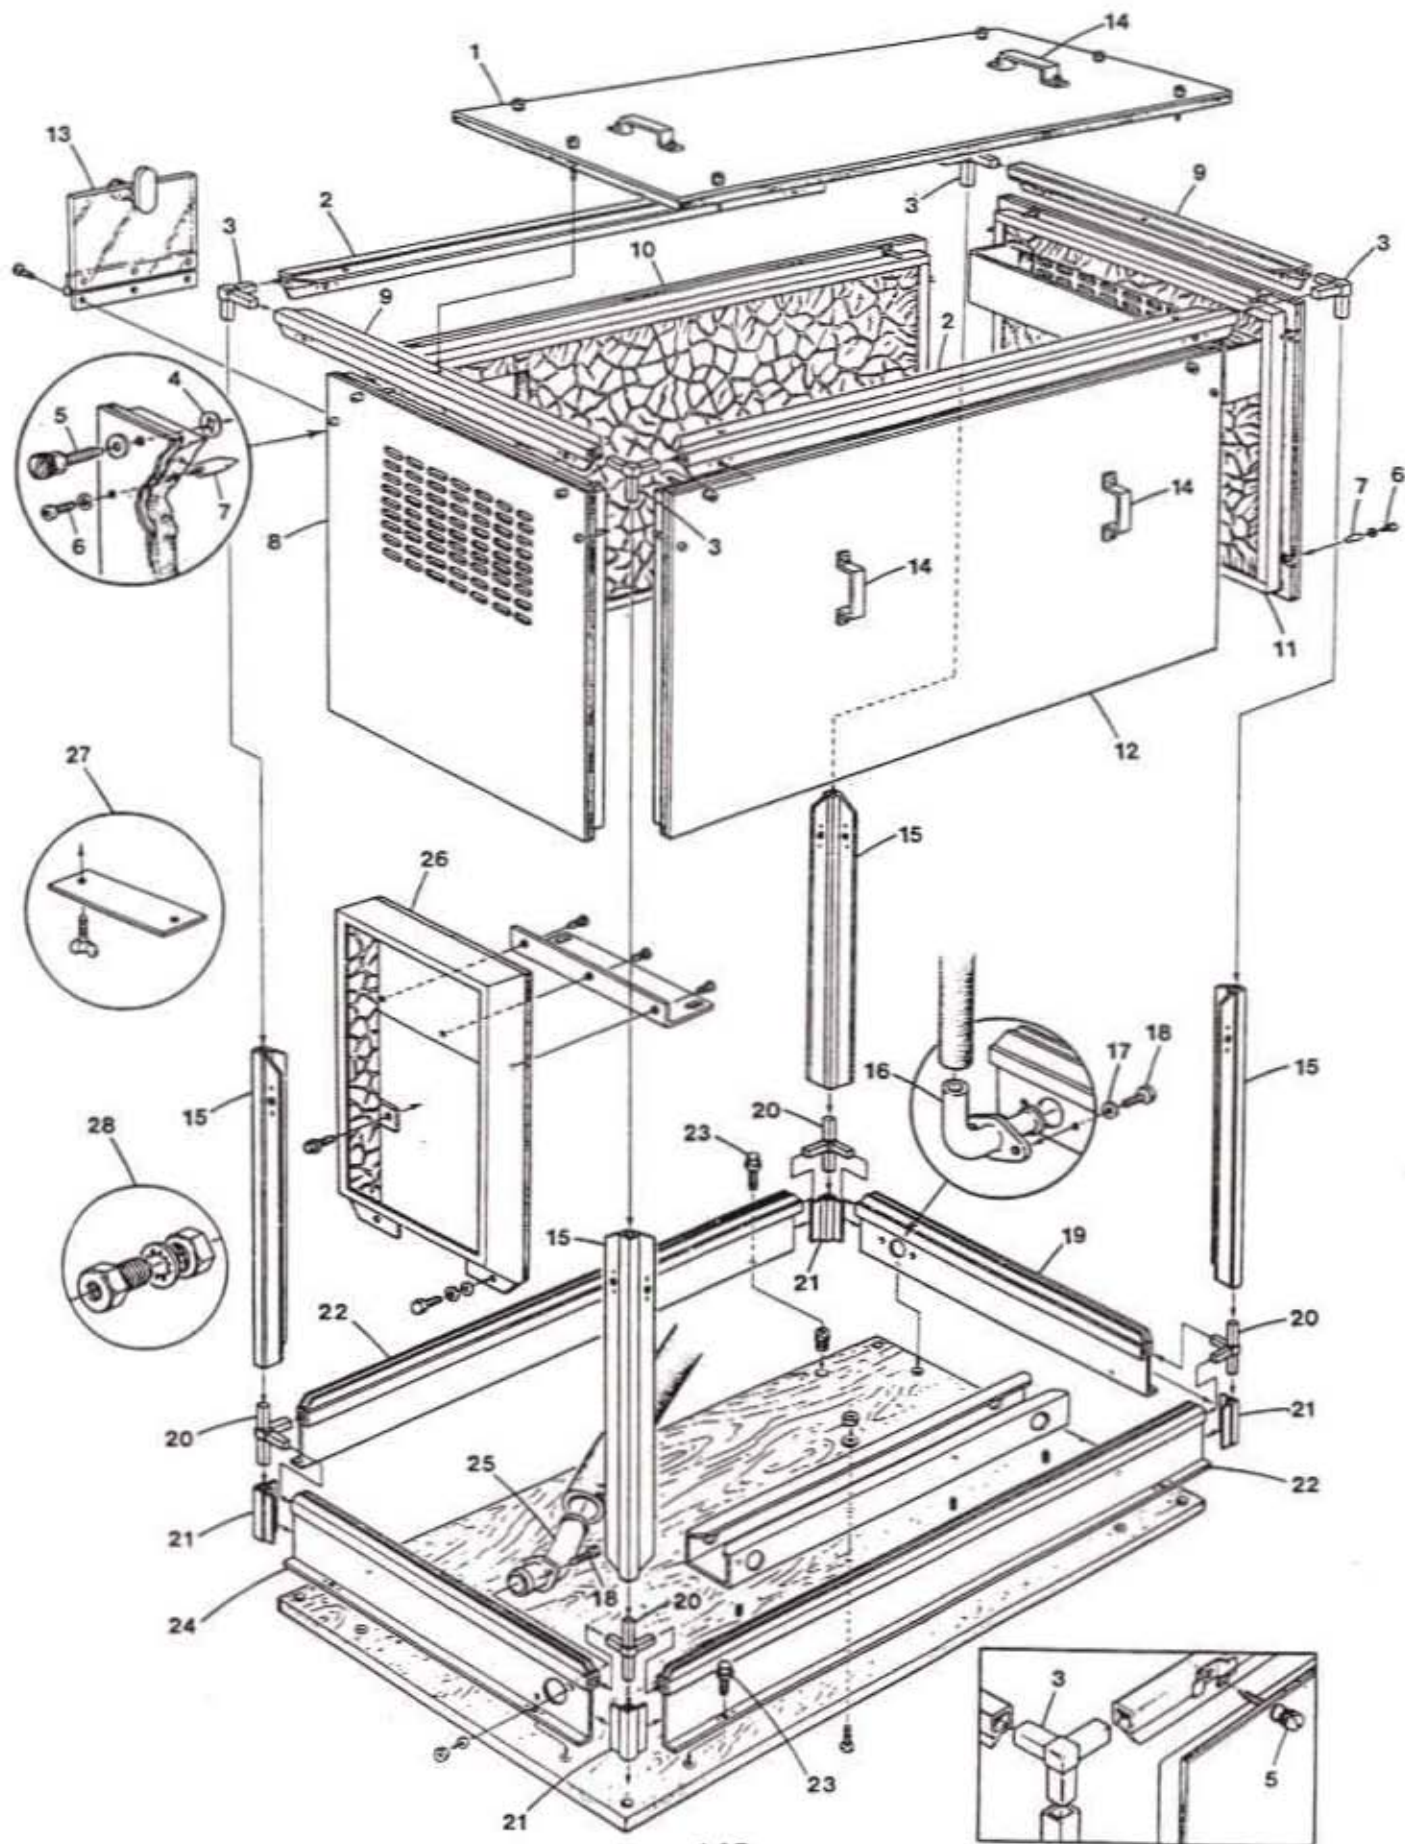

WESTERBEKE 5.0 BCD GENERATOR - SOUND GUARD

WESTERBEKE 5.0 BCD GENERATOR - SOUND GUARD

REF	PN	NAME	REMARKS	QUAN
1		PANEL	TOP	1
2	038263	RAIL	SIDE	2
3	024057	CORNER		4
4	030896	RETAINER	QUICK OPENING SCREW	AR
5	030895	SCREW	QUICK OPENING	AR
6	031940	SCREW	6-32 X 3/8 SEMS PHIL HD	AR
7	030775	GUIDE	PANEL ALIGNMENT	AR
8		PANEL	REAR	1
9	038383	RAIL	END	2
10		PANEL	SIDE	1
11		PANEL	FRONT	1
12		PANEL	SIDE WITH WINDOW	1
13	037417	WINDOW	ASSEMBLY	1
14-1	035720	HANDLE		AR
14-2	031937	SCREW	8-32 X 3/8 SEMS PHIL HD	AR
15	040477	POST	CORNER	4
16	036624	ELBOW	SEA WATER INLET	1
17	031752	LOCKWASHER	1/4	4
18	031501	CAPSCREW	1/4NC X 1/2	4
19	038328	SKIRT	FRONT	1
20	024058	CORNER		4
21	030880	CLOSURE	SKIRT CORNER	4
22	038258	SKIRT	SIDE	2
23	031503	CAPSCREW	1/4NC X 3/4	8
24	041744	SKIRT	REAR	1
25-1	041700	ELBOW	EXHAUST 90 DEG 1-7/8IN	1
25-2	037816	BUSHING	1-7/8" TO 2" HOSE	1
26	041745	PLENUM	AIR INTAKE	1
28	023991	ADAPTER	FUEL LINES THRU SKIRT-OPTIONAL	2
29	036069	BOLT	ASSEMBLY - PLENUM	2
30	038289	HOSE	SKIRT TO SEA WATER PUMP	1